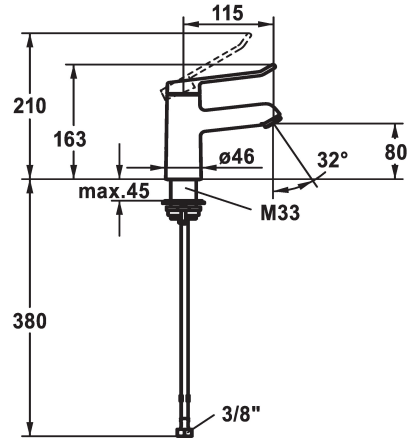

KWC VITA 2.0 Lever mixer - Basin

Modell-Linie: VITA 2.0 | 12.518.051.000FL
Kranar | Hydraulické armatúry

KWC-No.

125212
chromeline, A 120, flexible connection hoses, with pop-up valve

125213
chromeline, A 120, flexible connection hoses, without pop-up valve

- * Lever mixer
- * EcoProtect - water-saving device
- * Fixed spout
 - Neoperl® Perlator® laminar
- * KWC cartridge with safety device G 35 OP
- with ceramic discs

- flow rate and temperature continuously variable
- * Flexible connection hoses 3/8"
- * QuickInstallation - Fastening via threaded connection with locking screws
- * Mounting hole size ø35 mm

Technical Data

A_Spout_Spray
ATT-KWC-ABLAUFGARNITUR
Connection
ATT-KWC-AUSLAUF
Handling
ATT-KWC-FARBCODE
Installation_type
Faucet_typ
Measure_Height
G_Acoustic group
Projection_A
EnergyLabelCH
ATT-KWC-MASS-WASSERAUSTRITT
Material

5,8 l/min (3 bar)
ohne_Ablaufgarnitur
Flexible_Anschlusschläuche
fest
topbedient
chromeline
Standmontage
Hebelmischer
163
I
A115
A
80
Mässing