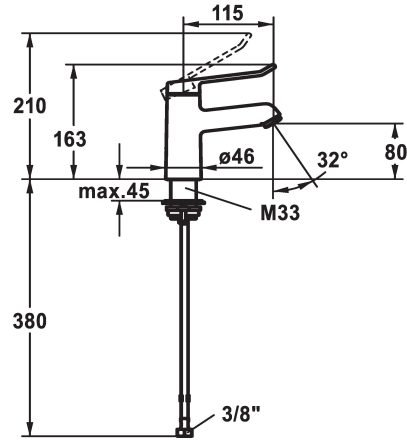

## KWC VITA 2.0 Lever mixer - Basin

Modell-Linie: VITA 2.0 | 12.518.051.000FL  
Armatura umywalkowa | Armatura jednouchwytowa

### KWC-No.

**125212**  
chromeline, A 120, flexible connection hoses, with pop-up valve

**125213**  
chromeline, A 120, flexible connection hoses, without pop-up valve

- \* Lever mixer
- \* EcoProtect - water-saving device
- \* Fixed spout
- Neoperl® Perlator® laminar
- \* KWC cartridge with safety device G 35 OP
- with ceramic discs

- flow rate and temperature continuously variable
- \* Flexible connection hoses 3/8"
- \* QuickInstallation - Fastening via threaded connection with locking screws
- \* Mounting hole size ø35 mm

### Dane techniczne

A_Spout_Spray
ATT-KWC-ABLAUFGARNITUR
Connection
ATT-KWC-AUSLAUF
Handling
ATT-KWC-FARBCODE
Installation_type
Faucet_typ
Dimension Height
G_Acoustic group
Projection_A
EnergyLabelCH
ATT-KWC-MASS-WASSERAUSTRITT
Material