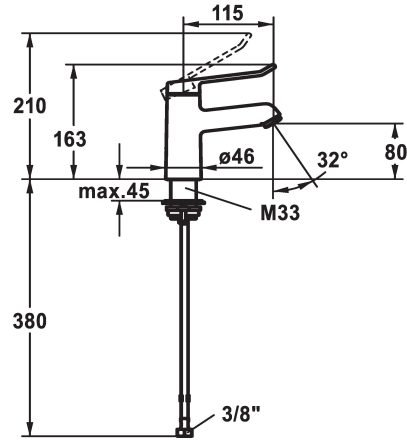

KWC VITA 2.0 Lever mixer - Basin

Modell-Linie: VITA 2.0 | 12.518.051.000FL
Hanat | Käsi­käyt­toiset hanat

KWC-No.

125212
chromeline, A 120, flexible connection hoses, with pop-up valve

125213
chromeline, A 120, flexible connection hoses, without pop-up valve

- * Lever mixer
- * EcoProtect - water-saving device
- * Fixed spout
- Neoperl® Perlator® laminar
- * KWC cartridge with safety device G 35 OP
- with ceramic discs

- flow rate and temperature continuously variable
- * Flexible connection hoses 3/8"
- * QuickInstallation - Fastening via threaded connection with locking screws
- * Mounting hole size ø35 mm

Tekniset tiedot

A_Spout_Spray
ATT-KWC-ABLAUFGARNITUR
Connection
Spout
Handling
Värikoodi
Installation_type
Faucet_typ
Measure_Height
G_Acoustic group
Projection_A
EnergyLabelCH
ATT-KWC-MASS-WASSERAUSTRITT
Materiaali
IviCode

5,8 l/min (3 bar)
ohne_Ablaufgarnitur
Flexible_Anschluss­schläuche
Kiinnitetty
topbedient
chromeline
Standmontage
Hebelmischer
163
I
A115
A
80
Messinki
0