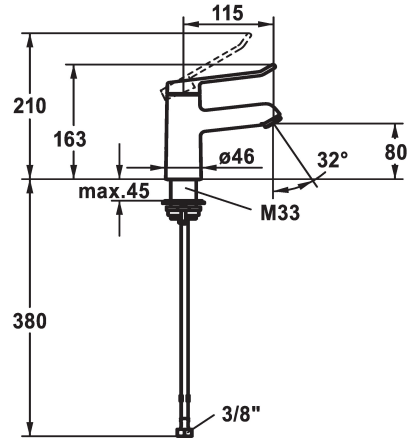

KWC VITA 2.0 Lever mixer - Basin

Modell-Linie: VITA 2.0 | 12.518.051.000FL
Taps | Manual taps

KWC-No.

125212
chromeline, A 120, flexible connection hoses, with pop-up valve

125213
chromeline, A 120, flexible connection hoses, without pop-up valve

- * Lever mixer
- * EcoProtect - water-saving device
- * Fixed spout
- Neoperl® Perlator® laminar
- * KWC cartridge with safety device G 35 OP
- with ceramic discs

- flow rate and temperature continuously variable
- * Flexible connection hoses 3/8"
- * QuickInstallation - Fastening via threaded connection with locking screws
- * Mounting hole size ø35 mm

Technical Data

Flow rate
pop-up valve
Connection
Spout
Handling
Color code
Installation type
Faucet_typ
Measure Height
Acoustic group
Projection A
Energy label
Dimension Water outlet
material

5,8 l/min (3 bar)
without pop-up valve
Flexible connection hoses
fixed
top lever
chromeline
Pillar installation
Lever mixer
163
I
A 115
A
80
Brass