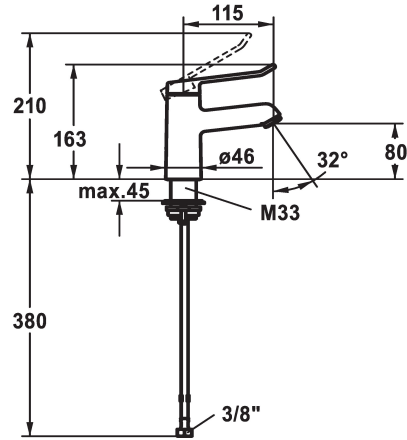

KWC VITA 2.0 Lever mixer - Basin

Modell-Linie: VITA 2.0 | 12.518.051.000FL
Taps | Manual taps

KWC-No.

125212

chromeline, A 120, flexible connection hoses, with pop-up valve

125213

chromeline, A 120, flexible connection hoses, without pop-up valve

- * Lever mixer
- * EcoProtect - water-saving device
- * Fixed spout
 - Neoperl® Perlator® laminar
- * KWC cartridge with safety device G 35 OP
- with ceramic discs

- flow rate and temperature continuously variable
- * Flexible connection hoses 3/8"
- * QuickInstallation - Fastening via threaded connection with locking screws
- * Mounting hole size ø35 mm

Technical Data

Flow rate	5,8 l/min (3 bar)
pop-up assembly	without pop-up valve
Connection	Flexible connection hoses
Spout	fixed
Handling	top lever
Color code	chromeline
Installation type	Pillar installation
Faucet_typ	Lever mixer
Dimension Height	163
Acoustic group	I
Projection A	A 115
Energy label	A
Dimension Water outlet	80
material	Brass

Flow rate	5,8 l/min (3 bar)
pop-up assembly	without pop-up valve
Connection	Flexible connection hoses
Spout	fixed
Handling	top lever
Color code	chromeline
Installation type	Pillar installation
Faucet_typ	Lever mixer
Dimension Height	163
Acoustic group	I
Projection A	A 115
Energy label	A
Dimension Water outlet	80
material	Brass