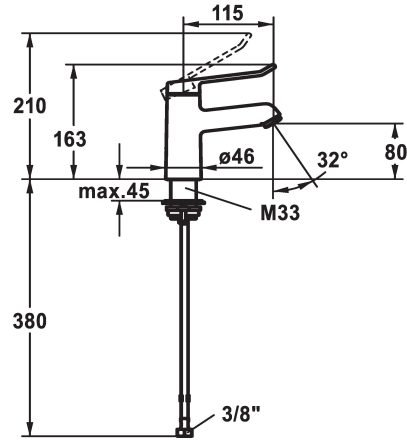

KWC VITA 2.0 Lever mixer - Basin

Modell-Linie: VITA 2.0 | 12.518.051.000FL
Taps | Manual taps

KWC-No.

125212
chromeline, A 120, flexible connection hoses, with pop-up valve

125213
chromeline, A 120, flexible connection hoses, without pop-up valve

- * Lever mixer
- * EcoProtect - water-saving device
- * Fixed spout
 - Neoperl® Perlator® laminar
- * KWC cartridge with safety device G 35 OP
- with ceramic discs

- flow rate and temperature continuously variable
- * Flexible connection hoses 3/8"
- * QuickInstallation - Fastening via threaded connection with locking screws
- * Mounting hole size ø35 mm

Technical Data

Flow rate
Pop-up_valve
Connection
Spout
Handling
Color_code
Installation_type
Faucet_typ
Dimension Height
G_Acoustic group
Projection_A
Energy Label
Dimension Water outlet
material

5,8 l/min (3 bar)
without pop-up valve
Flexible connection hoses
fixed
top lever
chrome
Pillar installation
Lever mixer
163
I
A 115
A
80
Brass