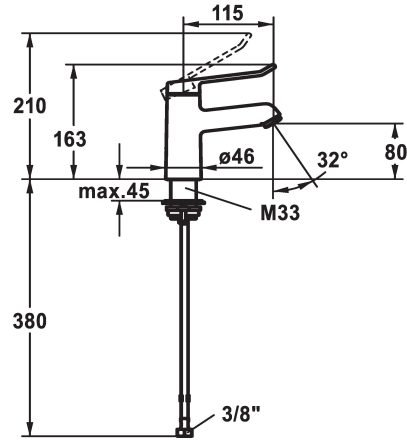

KWC VITA 2.0 Lever mixer - Basin

Modell-Linie: VITA 2.0 | 12.518.051.000FL
Umyvadlové armatury | Hydraulické armatury

KWC-No.

125212
chromeline, A 120, flexible connection hoses, with pop-up valve

125213
chromeline, A 120, flexible connection hoses, without pop-up valve

- * Lever mixer
- * EcoProtect - water-saving device
- * Fixed spout
- Neoperl® Perlator® laminar
- * KWC cartridge with safety device G 35 OP
- with ceramic discs

- flow rate and temperature continuously variable
- * Flexible connection hoses 3/8"
- * QuickInstallation - Fastening via threaded connection with locking screws
- * Mounting hole size ø35 mm

Technické údaje

A_Spout_Spray
ATT-KWC-ABLAUFGARNITUR
Connection
ATT-KWC-AUSLAUF
Handling
ATT-KWC-FARBCODE
Installation_type
Faucet_typ
Measure_Height
G_Acoustic group
Projection_A
EnergyLabelCH
ATT-KWC-MASS-WASSERAUSTRITT
Materiál

5,8 l/min (3 bar)
ohne_Ablaufgarnitur
Flexible_Anschlusschläuche
fixovaná
topbedient
chromeline
Standmontage
Hebelmischer
163
I
A115
A
80
mosaz