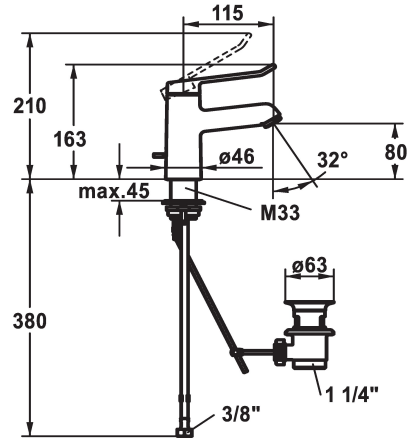

KWC VITA 2.0 Lever mixer - Basin

Modell-Linie: VITA 2.0 | 12.518.041.000FL
Umyvadlové armatury | Hydraulické armatury

KWC-No.

125212
chromeline, A 120, flexible connection hoses, with pop-up valve

125213
chromeline, A 120, flexible connection hoses, without pop-up valve

- * Lever mixer
- * EcoProtect - water-saving device
- * Fixed spout
- Neoperl® Perlator® laminar
- * KWC cartridge with safety device G 35 OP
- with ceramic discs
- flow rate and temperature continuously variable

- * Flexible connection hoses 3/8"
- * QuickInstallation - Fastening via threaded connection with locking screws
- * Mounting hole size $\varnothing 35$ mm
- * Scope of delivery:
- KWC pop-up valve Z.538.581.000

Technické údaje

A_Spout_Spray
ATT-KWC-ABLAUFGARNITUR
Connection
ATT-KWC-AUSLAUF
Handling
ATT-KWC-FARBCODE
Installation_type
Faucet_typ
Measure_Height
G_Acoustic group
Projection_A
EnergyLabelCH
ATT-KWC-MASS-WASSERAUSTRITT
Material