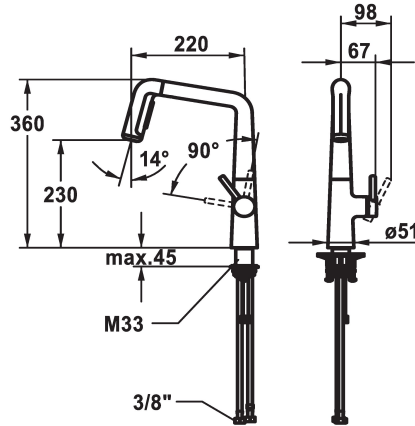

### KWC-No.

**125202**  
chromeline, A 220, flexible connection hoses

**125203**  
matt black, A 220, flexible connection hoses

**125204**  
decor steel, A 220, flexible connection hoses

### ATT-KWC-FARBCODE

chromeline

matt black

decor steel

- \* Lever mixer
- \* Lever installation only possible on the right side
- Child safety: cold water flow in lever position towards the front
- \* gap between wall and centre of mounting hole min. 26 mm
- \* TouchProtect - anti-scald protection thanks to the "double skin" principle
- \* Pull-out spray ergonomic spout alignment, shape and handling
- SprayClean - easy to clean and actively prevents limescale buildup
- Neoperl® Perlator® laminar
- PowerClean - needle spray mode, with automatic diverter reset
- up to 500 mm pull-out length

- \* Hose guide, swivelling 150°, can be extended to 360°
- \* EasyLock - a pull-out spray that easily slides back into place
- \* OptimalSpace - ample space for washing or working
- \* KWC cartridge M 35 S
- with ceramic discs
- flow rate and temperature continuously variable
- \* Flexible connection hoses 3/8"
- \* QuickInstallation - Fastening via threaded connection with locking screws
- \* Mounting hole size ø35 mm
- \* To be ordered separately (optional or if necessary):
- Swivel range limited to 120°; Z.538.320

Material

9 l/min (3 bar)

10 l/min (3 bar)

Flexible\_Anschlusschläuche

schwenkbar

seitenbedient

Auszugbrause

decor steel