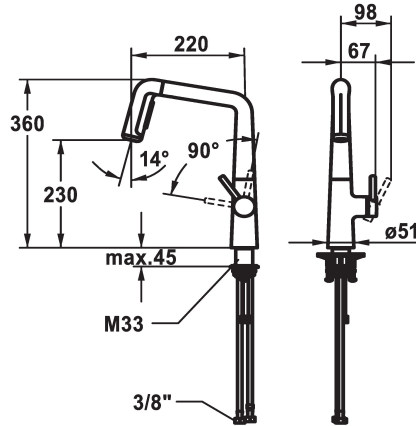

## KWC KIO Lever mixer - Kitchen

Modell-Linie: KIO | 10.481.002.127FL  
Hanat | Käsitöötiset hanat

### KWC-No.

**125202**  
chromeline, A 220, flexible connection hoses

**125203**  
matt black, A 220, flexible connection hoses

**125204**  
decor steel, A 220, flexible connection hoses

### Värikoodi

chromeline

matt black

decor steel

- \* Lever mixer
- \* Lever installation only possible on the right side
- Child safety: cold water flow in lever position towards the front
- \* gap between wall and centre of mounting hole min. 26 mm
- \* TouchProtect - anti-scald protection thanks to the "double skin" principle
- \* Pull-out spray ergonomic spout alignment, shape and handling
- SprayClean - easy to clean and actively prevents limescale buildup
- Neoperl® Perlator® laminar
- PowerClean - needle spray mode, with automatic diverter reset
- up to 500 mm pull-out length

- \* Hose guide, swivelling 150°, can be extended to 360°
- \* EasyLock - a pull-out spray that easily slides back into place
- \* OptimalSpace - ample space for washing or working
- \* KWC cartridge M 35 S
- with ceramic discs
- flow rate and temperature continuously variable
- \* Flexible connection hoses 3/8"
- \* QuickInstallation - Fastening via threaded connection with locking screws
- \* Mounting hole size ø35 mm
- \* To be ordered separately (optional or if necessary):
- Swivel range limited to 120°; Z.538.320