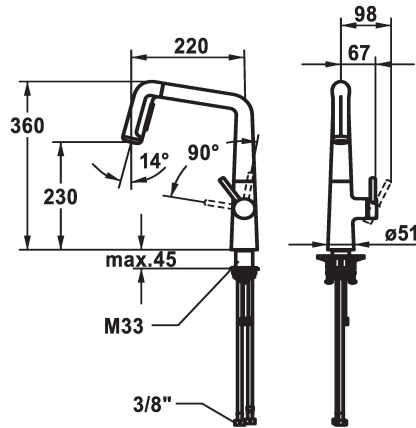

KWC KIO Lever mixer - Kitchen

Modell-Linie: KIO | 10.481.002.127FL
Taps | Manual taps

KWC-No.

125202
chromeline, A 220, flexible connection hoses

125203
matt black, A 220, flexible connection hoses

125204
decor steel, A 220, flexible connection hoses

Color code

chromeline

matt black

decor steel

- * Lever mixer
- * Lever installation only possible on the right side
- Child safety: cold water flow in lever position towards the front
- * gap between wall and centre of mounting hole min. 26 mm
- * TouchProtect - anti-scald protection thanks to the "double skin" principle
- * Pull-out spray ergonomic spout alignment, shape and handling
- SprayClean - easy to clean and actively prevents limescale buildup
- Neoperl® Perlator® laminar
- PowerClean - needle spray mode, with automatic diverter reset
- up to 500 mm pull-out length

- * Hose guide, swivelling 150°, can be extended to 360°
- * EasyLock - a pull-out spray that easily slides back into place
- * OptimalSpace - ample space for washing or working
- * KWC cartridge M 35 S
- with ceramic discs
- flow rate and temperature continuously variable
- * Flexible connection hoses 3/8"
- * QuickInstallation - Fastening via threaded connection with locking screws
- * Mounting hole size ø35 mm
- * To be ordered separately (optional or if necessary):
- Swivel range limited to 120°, Z.538.320

Technical Data

Flow rate needle spray

9 l/min (3 bar)

Flow rate normal spray

10 l/min (3 bar)

Connection

Flexible connection hoses

Spout