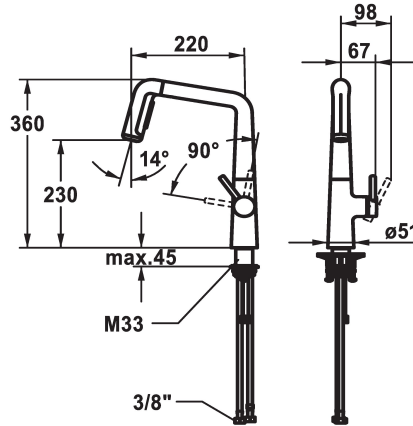

KWC KIO Lever mixer - Kitchen

Modell-Linie: KIO | 10.481.002.127FL
Taps | Manual taps

KWC-No.

125202
chromeline, A 220, flexible connection hoses

125203
matt black, A 220, flexible connection hoses

125204
decor steel, A 220, flexible connection hoses

Color_code

chrome

matt black

decor steel

- * Lever mixer
- * Lever installation only possible on the right side
- Child safety: cold water flow in lever position towards the front
- * gap between wall and centre of mounting hole min. 26 mm
- * TouchProtect - anti-scald protection thanks to the "double skin" principle
- * Pull-out spray ergonomic spout alignment, shape and handling
- SprayClean - easy to clean and actively prevents limescale buildup
- Neoperl® Perlator® laminar
- PowerClean - needle spray mode, with automatic diverter reset
- up to 500 mm pull-out length

- * Hose guide, swivelling 150°, can be extended to 360°
- * EasyLock - a pull-out spray that easily slides back into place
- * OptimalSpace - ample space for washing or working
- * KWC cartridge M 35 S
- with ceramic discs
- flow rate and temperature continuously variable
- * Flexible connection hoses 3/8"
- * QuickInstallation - Fastening via threaded connection with locking screws
- * Mounting hole size ø35 mm
- * To be ordered separately (optional or if necessary):
- Swivel range limited to 120°; Z.538.320

Technical Data

Flow rate needle spray

9 l/min (3 bar)

Flow rate normal spray

10 l/min (3 bar)

Connection

Flexible connection hoses

Spout