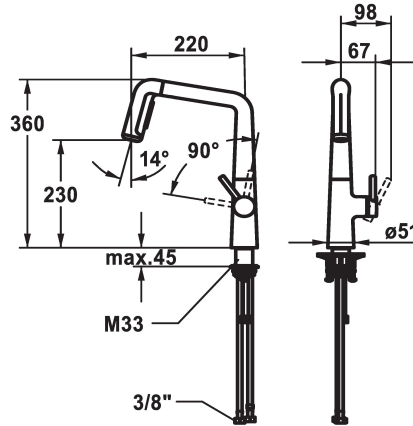

KWC KIO Lever mixer - Kitchen

Modell-Linie: KIO | 10.481.002.127FL
Umyvadlové armatury | Hydraulické armatury

KWC-No.

125202
chromeline, A 220, flexible connection hoses

125203
matt black, A 220, flexible connection hoses

125204
decor steel, A 220, flexible connection hoses

ATT-KWC-FARBCODE

chromeline

matt black

decor steel

- * Lever mixer
- * Lever installation only possible on the right side
- Child safety: cold water flow in lever position towards the front
- * gap between wall and centre of mounting hole min. 26 mm
- * TouchProtect - anti-scald protection thanks to the "double skin" principle
- * Pull-out spray ergonomic spout alignment, shape and handling
- SprayClean - easy to clean and actively prevents limescale buildup
- Neoperl® Perlator® laminar
- PowerClean - needle spray mode, with automatic diverter reset
- up to 500 mm pull-out length

- * Hose guide, swivelling 150°, can be extended to 360°
- * EasyLock - a pull-out spray that easily slides back into place
- * OptimalSpace - ample space for washing or working
- * KWC cartridge M 35 S
- with ceramic discs
- flow rate and temperature continuously variable
- * Flexible connection hoses 3/8"
- * QuickInstallation - Fastening via threaded connection with locking screws
- * Mounting hole size ø35 mm
- * To be ordered separately (optional or if necessary):
- Swivel range limited to 120°; Z.538.320

Material

9 l/min (3 bar)

10 l/min (3 bar)

Flexible_Anschlusschläuche

schwenkbar

seitenbedient

Auszugbrause

decor steel