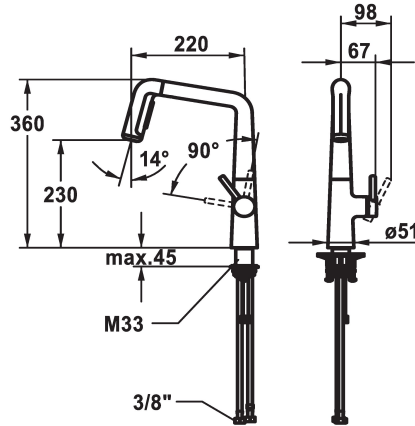

KWC KIO Lever mixer - Kitchen

Modell-Linie: KIO | 10.481.002.176FL
Kranar | Hydraulické armatúry

KWC-No.

125202
chromeline, A 220, flexible connection hoses

125203
matt black, A 220, flexible connection hoses

125204
decor steel, A 220, flexible connection hoses

ATT-KWC-FARBCODE

chromeline

matt black

decor steel

- * Lever mixer
- * Lever installation only possible on the right side
- Child safety: cold water flow in lever position towards the front
- * gap between wall and centre of mounting hole min. 26 mm
- * TouchProtect - anti-scald protection thanks to the "double skin" principle
- * Pull-out spray ergonomic spout alignment, shape and handling
- SprayClean - easy to clean and actively prevents limescale buildup
- Neoperl® Perlator® laminar
- PowerClean - needle spray mode, with automatic diverter reset
- up to 500 mm pull-out length

- * Hose guide, swivelling 150°, can be extended to 360°
- * EasyLock - a pull-out spray that easily slides back into place
- * OptimalSpace - ample space for washing or working
- * KWC cartridge M 35 S
- with ceramic discs
- flow rate and temperature continuously variable
- * Flexible connection hoses 3/8"
- * QuickInstallation - Fastening via threaded connection with locking screws
- * Mounting hole size ø35 mm
- * To be ordered separately (optional or if necessary):
- Swivel range limited to 120°; Z.538.320

Material

9 l/min (3 bar)

10 l/min (3 bar)

Flexible_Anschlusschläuche

schwenkbar

seitenbedient

Auszugbrause

matt black