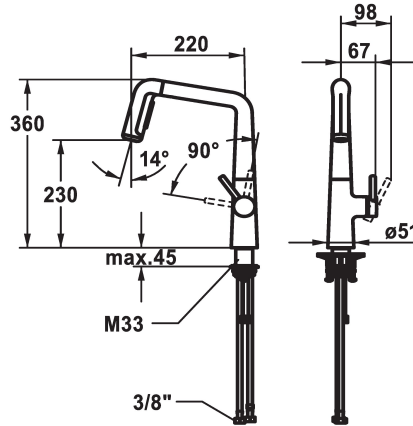

KWC KIO Lever mixer - Kitchen

Modell-Linie: KIO | 10.481.002.176FL
Armatura umywalkowa | Armatura jednouchwytywa

KWC-No.

125202
chromeline, A 220, flexible connection hoses

125203
matt black, A 220, flexible connection hoses

125204
decor steel, A 220, flexible connection hoses

ATT-KWC-FARBCODE

chromeline

matt black

decor steel

- * Lever mixer
- * Lever installation only possible on the right side
- Child safety: cold water flow in lever position towards the front
- * gap between wall and centre of mounting hole min. 26 mm
- * TouchProtect - anti-scald protection thanks to the "double skin" principle
- * Pull-out spray ergonomic spout alignment, shape and handling
- SprayClean - easy to clean and actively prevents limescale buildup
- Neoperl® Perlator® laminar
- PowerClean - needle spray mode, with automatic diverter reset
- up to 500 mm pull-out length

- * Hose guide, swivelling 150°, can be extended to 360°
- * EasyLock - a pull-out spray that easily slides back into place
- * OptimalSpace - ample space for washing or working
- * KWC cartridge M 35 S
- with ceramic discs
- flow rate and temperature continuously variable
- * Flexible connection hoses 3/8"
- * QuickInstallation - Fastening via threaded connection with locking screws
- * Mounting hole size ø35 mm
- * To be ordered separately (optional or if necessary):
- Swivel range limited to 120°; Z.538.320

Material

9 l/min (3 bar)

10 l/min (3 bar)

Flexible_Anschlusschläuche

schwenkbar

seitenbedient

Auszugbrause

matt black