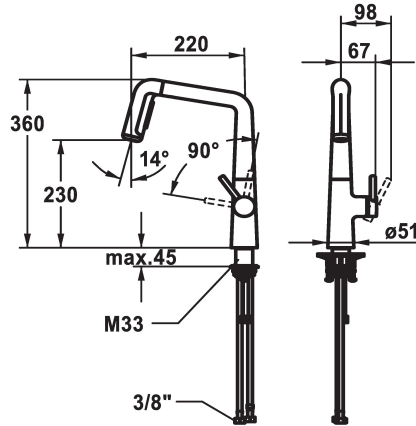

KWC KIO Lever mixer - Kitchen

Modell-Linie: KIO | 10.481.002.176FL
Hanat | Käsi käyttöiset hanat

KWC-No.

125202
chromeline, A 220, flexible connection hoses

125203
matt black, A 220, flexible connection hoses

125204
decor steel, A 220, flexible connection hoses

Värikoodi

chromeline

matt black

decor steel

- * Lever mixer
- * Lever installation only possible on the right side
- Child safety: cold water flow in lever position towards the front
- * gap between wall and centre of mounting hole min. 26 mm
- * TouchProtect - anti-scald protection thanks to the "double skin" principle
- * Pull-out spray ergonomic spout alignment, shape and handling
- SprayClean - easy to clean and actively prevents limescale buildup
- Neoperl® Perlator® laminar
- PowerClean - needle spray mode, with automatic diverter reset
- up to 500 mm pull-out length

- * Hose guide, swivelling 150°, can be extended to 360°
- * EasyLock - a pull-out spray that easily slides back into place
- * OptimalSpace - ample space for washing or working
- * KWC cartridge M 35 S
- with ceramic discs
- flow rate and temperature continuously variable
- * Flexible connection hoses 3/8"
- * QuickInstallation - Fastening via threaded connection with locking screws
- * Mounting hole size ø35 mm
- * To be ordered separately (optional or if necessary):
- Swivel range limited to 120°; Z.538.320

Installation_type

Faucet_typ

ATT-KWC-BAUFORM

Measure_Height

G_Acoustic group

Projection_A

EnergyLabelCH

ATT-KWC-MASS-WASSERAUSTRITT