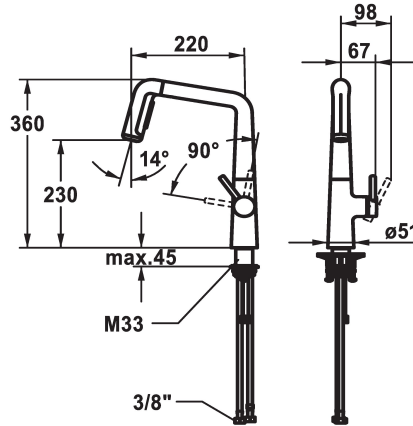

KWC KIO Lever mixer - Kitchen

Modell-Linie: KIO | 10.481.002.176FL
Taps | Manual taps

KWC-No.

125202
chromeline, A 220, flexible connection hoses

125203
matt black, A 220, flexible connection hoses

125204
decor steel, A 220, flexible connection hoses

Color code

chromeline

matt black

decor steel

- * Lever mixer
- * Lever installation only possible on the right side
- Child safety: cold water flow in lever position towards the front
- * gap between wall and centre of mounting hole min. 26 mm
- * TouchProtect - anti-scald protection thanks to the "double skin" principle
- * Pull-out spray ergonomic spout alignment, shape and handling
- SprayClean - easy to clean and actively prevents limescale buildup
- Neoperl® Perlator® laminar
- PowerClean - needle spray mode, with automatic diverter reset
- up to 500 mm pull-out length

- * Hose guide, swivelling 150°, can be extended to 360°
- * EasyLock - a pull-out spray that easily slides back into place
- * OptimalSpace - ample space for washing or working
- * KWC cartridge M 35 S
- with ceramic discs
- flow rate and temperature continuously variable
- * Flexible connection hoses 3/8"
- * QuickInstallation - Fastening via threaded connection with locking screws
- * Mounting hole size ø35 mm
- * To be ordered separately (optional or if necessary):
- Swivel range limited to 120°; Z.538.320

Technical Data

Flow rate needle spray

9 l/min (3 bar)

Flow rate normal spray

10 l/min (3 bar)

Connection

Flexible connection hoses

Spout