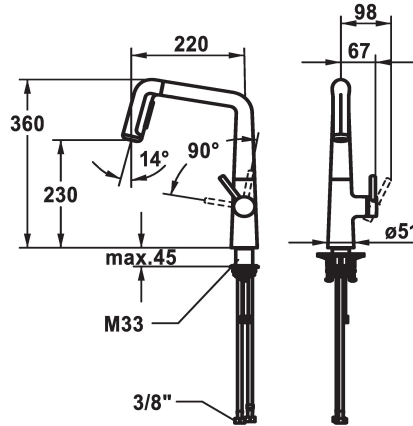

KWC KIO Lever mixer - Kitchen

Modell-Linie: KIO | 10.481.002.176FL
Taps | Manual taps

KWC-No.

125202
chromeline, A 220, flexible connection hoses

125203
matt black, A 220, flexible connection hoses

125204
decor steel, A 220, flexible connection hoses

Color_code

chrome

matt black

decor steel

- * Lever mixer
- * Lever installation only possible on the right side
- Child safety: cold water flow in lever position towards the front
- * gap between wall and centre of mounting hole min. 26 mm
- * TouchProtect - anti-scald protection thanks to the "double skin" principle
- * Pull-out spray ergonomic spout alignment, shape and handling
- SprayClean - easy to clean and actively prevents limescale buildup
- Neoperl® Perlator® laminar
- PowerClean - needle spray mode, with automatic diverter reset
- up to 500 mm pull-out length

- * Hose guide, swivelling 150°, can be extended to 360°
- * EasyLock - a pull-out spray that easily slides back into place
- * OptimalSpace - ample space for washing or working
- * KWC cartridge M 35 S
- with ceramic discs
- flow rate and temperature continuously variable
- * Flexible connection hoses 3/8"
- * QuickInstallation - Fastening via threaded connection with locking screws
- * Mounting hole size ø35 mm
- * To be ordered separately (optional or if necessary):
- Swivel range limited to 120°; Z.538.320

Technical Data

Flow rate needle spray

9 l/min (3 bar)

Flow rate normal spray

10 l/min (3 bar)

Connection

Flexible connection hoses

Spout