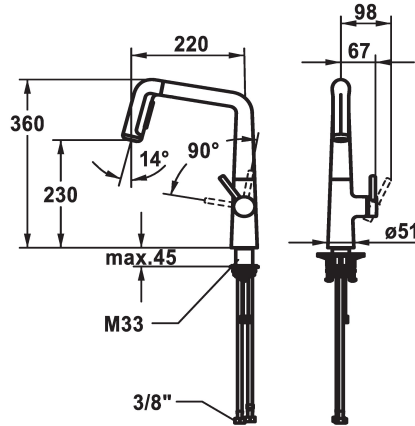

## KWC KIO Lever mixer - Kitchen

Modell-Linie: KIO | 10.481.002.176FL  
Umyvadlové armatury | Hydraulické armatury

### KWC-No.

**125202**  
chromeline, A 220, flexible connection hoses

**125203**  
matt black, A 220, flexible connection hoses

**125204**  
decor steel, A 220, flexible connection hoses

### ATT-KWC-FARBCODE

chromeline

matt black

decor steel

- \* Lever mixer
- \* Lever installation only possible on the right side
- Child safety: cold water flow in lever position towards the front
- \* gap between wall and centre of mounting hole min. 26 mm
- \* TouchProtect - anti-scald protection thanks to the "double skin" principle
- \* Pull-out spray ergonomic spout alignment, shape and handling
- SprayClean - easy to clean and actively prevents limescale buildup
- Neoperl® Perlator® laminar
- PowerClean - needle spray mode, with automatic diverter reset
- up to 500 mm pull-out length

- \* Hose guide, swivelling 150°, can be extended to 360°
- \* EasyLock - a pull-out spray that easily slides back into place
- \* OptimalSpace - ample space for washing or working
- \* KWC cartridge M 35 S
- with ceramic discs
- flow rate and temperature continuously variable
- \* Flexible connection hoses 3/8"
- \* QuickInstallation - Fastening via threaded connection with locking screws
- \* Mounting hole size ø35 mm
- \* To be ordered separately (optional or if necessary):
- Swivel range limited to 120°; Z.538.320