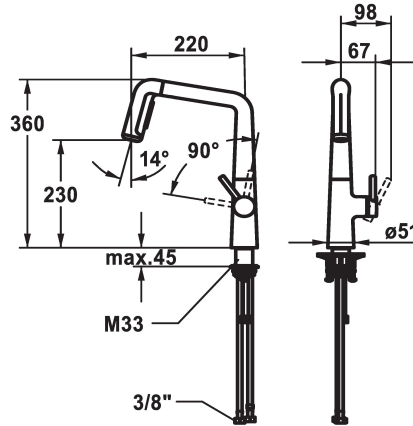

## KWC KIO Lever mixer - Kitchen

Modell-Linie: KIO | 10.481.002.000FL  
Kranar | Hydraulické armatúry

### ATT-KWC-FARBCODE

chromeline

matt black

decor steel

- \* Lever mixer
- \* Lever installation only possible on the right side
- Child safety: cold water flow in lever position towards the front
- \* gap between wall and centre of mounting hole min. 26 mm
- \* TouchProtect - anti-scald protection thanks to the "double skin" principle
- \* Pull-out spray ergonomic spout alignment, shape and handling
- SprayClean - easy to clean and actively prevents limescale buildup
- Neoperl® Perlator® laminar
- PowerClean - needle spray mode, with automatic diverter reset
- up to 500 mm pull-out length

- hose surface to fit faucet surface
- \* Hose guide, swivelling 150°, can be extended to 360°
- \* EasyLock - a pull-out spray that easily slides back into place
- \* OptimalSpace - ample space for washing or working
- \* KWC cartridge M 35 S
- with ceramic discs
- flow rate and temperature continuously variable
- \* Flexible connection hoses 3/8"
- \* QuickInstallation - Fastening via threaded connection with locking screws
- \* Mounting hole size ø35 mm
- \* To be ordered separately (optional or if necessary):
- Swivel range limited to 120° Z.538.320

Standmontage

Faucet\_typ

Hebelmischer

ATT-KWC-BAUFORM

L-Auslauf

Measure\_Height

360

G\_Acoustic group