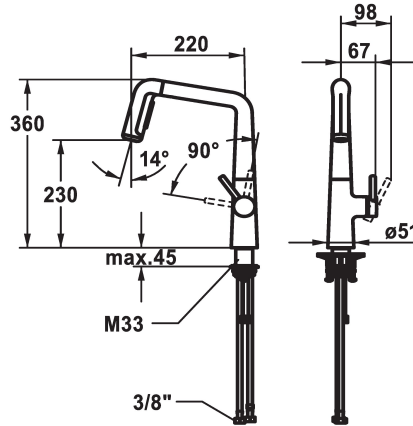

KWC KIO Lever mixer - Kitchen

Modell-Linie: KIO | 10.481.002.000FL
Armatura umywalkowa | Armatura jednouchwytowa

KWC-No.

125202
chromeline, A 220, flexible connection hoses

125203
matt black, A 220, flexible connection hoses

125204
decor steel, A 220, flexible connection hoses

ATT-KWC-FARBCODE

chromeline

matt black

decor steel

- * Lever mixer
- * Lever installation only possible on the right side
- Child safety: cold water flow in lever position towards the front
- * gap between wall and centre of mounting hole min. 26 mm
- * TouchProtect - anti-scald protection thanks to the "double skin" principle
- * Pull-out spray ergonomic spout alignment, shape and handling
- SprayClean - easy to clean and actively prevents limescale buildup
- Neoperl® Perlator® laminar
- PowerClean - needle spray mode, with automatic diverter reset
- up to 500 mm pull-out length

- hose surface to fit faucet surface
- * Hose guide, swivelling 150°, can be extended to 360°
- * EasyLock - a pull-out spray that easily slides back into place
- * OptimalSpace - ample space for washing or working
- * KWC cartridge M 35 S
- with ceramic discs
- flow rate and temperature continuously variable
- * Flexible connection hoses 3/8"
- * QuickInstallation - Fastening via threaded connection with locking screws
- * Mounting hole size ø35 mm
- * To be ordered separately (optional or if necessary):
- Swivel range limited to 120° Z.538.320

Material

9 l/min (3 bar)

10 l/min (3 bar)

Flexible_Anschluss-schläuche

schwenkbar

seitenbedient

Auszugbrause

chromeline