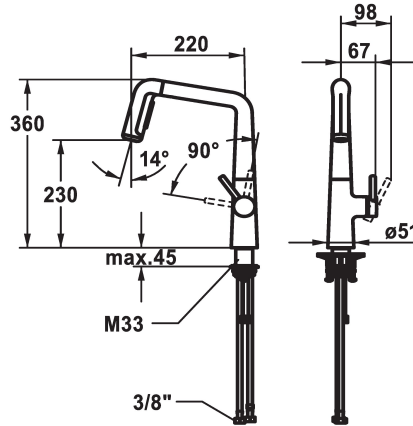

KWC KIO Lever mixer - Kitchen

Modell-Linie: KIO | 10.481.002.000FL
Hanat | Käsi käyttöiset hanat

KWC-No.

125202
chromeline, A 220, flexible connection hoses

125203
matt black, A 220, flexible connection hoses

125204
decor steel, A 220, flexible connection hoses

Värikoodi

chromeline

matt black

decor steel

- * Lever mixer
- * Lever installation only possible on the right side
- Child safety: cold water flow in lever position towards the front
- * gap between wall and centre of mounting hole min. 26 mm
- * TouchProtect - anti-scald protection thanks to the "double skin" principle
- * Pull-out spray ergonomic spout alignment, shape and handling
- SprayClean - easy to clean and actively prevents limescale buildup
- Neoperl® Perlator® laminar
- PowerClean - needle spray mode, with automatic diverter reset
- up to 500 mm pull-out length

- hose surface to fit faucet surface
- * Hose guide, swivelling 150°, can be extended to 360°
- * EasyLock - a pull-out spray that easily slides back into place
- * OptimalSpace - ample space for washing or working
- * KWC cartridge M 35 S
- with ceramic discs
- flow rate and temperature continuously variable
- * Flexible connection hoses 3/8"
- * QuickInstallation - Fastening via threaded connection with locking screws
- * Mounting hole size ø35 mm
- * To be ordered separately (optional or if necessary):
- Swivel range limited to 120° Z.538.320

Materiaali

IviCode

9 l/min (3 bar)

10 l/min (3 bar)

Flexible_Anschlusschläuche

schwenkbar

seitenbedient

Auszugbrause