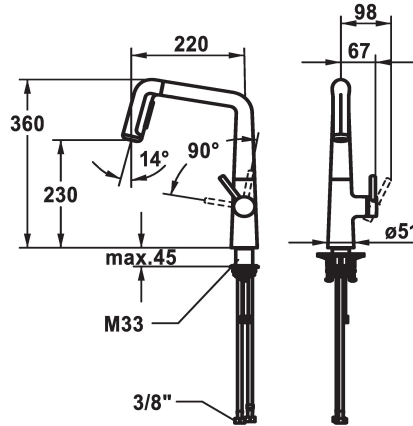

KWC KIO Lever mixer - Kitchen

Modell-Linie: KIO | 10.481.002.000FL
Taps | Manual taps

KWC-No.

125202
chromeline, A 220, flexible connection hoses

125203
matt black, A 220, flexible connection hoses

125204
decor steel, A 220, flexible connection hoses

Color code

chromeline

matt black

decor steel

- * Lever mixer
- * Lever installation only possible on the right side
- Child safety: cold water flow in lever position towards the front
- * gap between wall and centre of mounting hole min. 26 mm
- * TouchProtect - anti-scald protection thanks to the "double skin" principle
- * Pull-out spray ergonomic spout alignment, shape and handling
- SprayClean - easy to clean and actively prevents limescale buildup
- Neoperl® Perlator® laminar
- PowerClean - needle spray mode, with automatic diverter reset
- up to 500 mm pull-out length

- hose surface to fit faucet surface
- * Hose guide, swivelling 150°, can be extended to 360°
- * EasyLock - a pull-out spray that easily slides back into place
- * OptimalSpace - ample space for washing or working
- * KWC cartridge M 35 S
- with ceramic discs
- flow rate and temperature continuously variable
- * Flexible connection hoses 3/8"
- * QuickInstallation - Fastening via threaded connection with locking screws
- * Mounting hole size ø35 mm
- * To be ordered separately (optional or if necessary):
- Swivel range limited to 120° Z.538.320

Technical Data

Flow rate needle spray

9 l/min (3 bar)

Flow rate normal spray

10 l/min (3 bar)

Connection

Flexible connection hoses

Spout