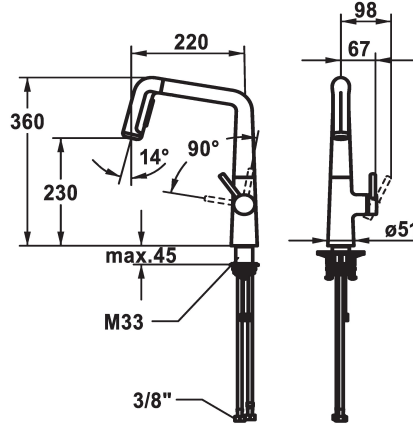

KWC KIO Lever mixer - Kitchen

Modell-Linie: KIO | 10.481.002.000FL
Taps | Manual taps

KWC-No.

125202
chromeline, A 220, flexible connection hoses

125203
matt black, A 220, flexible connection hoses

125204
decor steel, A 220, flexible connection hoses

Color code

chromeline

matt black

decor steel

- * Lever mixer
- * Lever installation only possible on the right side
- Child safety: cold water flow in lever position towards the front
- * gap between wall and centre of mounting hole min. 26 mm
- * TouchProtect - anti-scald protection thanks to the "double skin" principle
- * Pull-out spray ergonomic spout alignment, shape and handling
- SprayClean - easy to clean and actively prevents limescale buildup
- Neoperl® Perlator® laminar
- PowerClean - needle spray mode, with automatic diverter reset
- up to 500 mm pull-out length

- hose surface to fit faucet surface
- * Hose guide, swivelling 150°, can be extended to 360°
- * EasyLock - a pull-out spray that easily slides back into place
- * OptimalSpace - ample space for washing or working
- * KWC cartridge M 35 S
- with ceramic discs
- flow rate and temperature continuously variable
- * Flexible connection hoses 3/8"
- * QuickInstallation - Fastening via threaded connection with locking screws
- * Mounting hole size ø35 mm
- * To be ordered separately (optional or if necessary):
- Swivel range limited to 120° Z.538.320

Technical Data

Flow rate needle spray

9 l/min (3 bar)

Flow rate normal spray

10 l/min (3 bar)

Connection

Flexible connection hoses

Spout