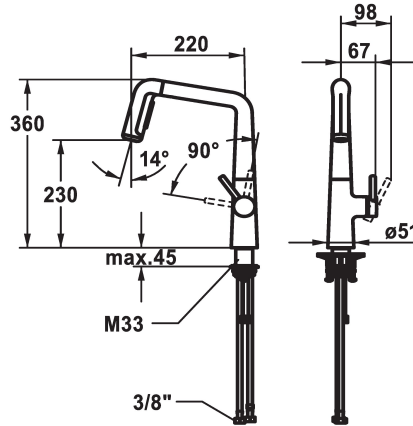

KWC KIO Lever mixer - Kitchen

Modell-Linie: KIO | 10.481.002.000FL
Taps | Manual taps

KWC-No.

125202
chromeline, A 220, flexible connection hoses

125203
matt black, A 220, flexible connection hoses

125204
decor steel, A 220, flexible connection hoses

Color_code

chrome

matt black

decor steel

- * Lever mixer
- * Lever installation only possible on the right side
- Child safety: cold water flow in lever position towards the front
- * gap between wall and centre of mounting hole min. 26 mm
- * TouchProtect - anti-scald protection thanks to the "double skin" principle
- * Pull-out spray ergonomic spout alignment, shape and handling
- SprayClean - easy to clean and actively prevents limescale buildup
- Neoperl® Perlator® laminar
- PowerClean - needle spray mode, with automatic diverter reset
- up to 500 mm pull-out length

- hose surface to fit faucet surface
- * Hose guide, swivelling 150°, can be extended to 360°
- * EasyLock - a pull-out spray that easily slides back into place
- * OptimalSpace - ample space for washing or working
- * KWC cartridge M 35 S
- with ceramic discs
- flow rate and temperature continuously variable
- * Flexible connection hoses 3/8"
- * QuickInstallation - Fastening via threaded connection with locking screws
- * Mounting hole size ø35 mm
- * To be ordered separately (optional or if necessary):
- Swivel range limited to 120° Z.538.320

Technical Data

Flow rate needle spray

9 l/min (3 bar)

Flow rate normal spray

10 l/min (3 bar)

Connection

Flexible connection hoses

Spout