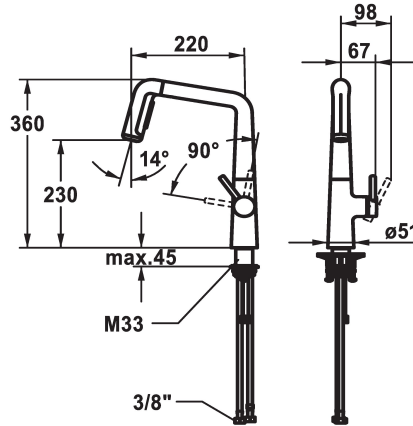

KWC KIO Lever mixer - Kitchen

Modell-Linie: KIO | 10.481.002.000FL
Umyvadlové armatury | Hydraulické armatury

KWC-No.

125202
chromeline, A 220, flexible connection hoses

125203
matt black, A 220, flexible connection hoses

125204
decor steel, A 220, flexible connection hoses

ATT-KWC-FARBCODE

chromeline

matt black

decor steel

- * Lever mixer
- * Lever installation only possible on the right side
- Child safety: cold water flow in lever position towards the front
- * gap between wall and centre of mounting hole min. 26 mm
- * TouchProtect - anti-scald protection thanks to the "double skin" principle
- * Pull-out spray ergonomic spout alignment, shape and handling
- SprayClean - easy to clean and actively prevents limescale buildup
- Neoperl® Perlator® laminar
- PowerClean - needle spray mode, with automatic diverter reset
- up to 500 mm pull-out length

- hose surface to fit faucet surface
- * Hose guide, swivelling 150°, can be extended to 360°
- * EasyLock - a pull-out spray that easily slides back into place
- * OptimalSpace - ample space for washing or working
- * KWC cartridge M 35 S
- with ceramic discs
- flow rate and temperature continuously variable
- * Flexible connection hoses 3/8"
- * QuickInstallation - Fastening via threaded connection with locking screws
- * Mounting hole size ø35 mm
- * To be ordered separately (optional or if necessary):
- Swivel range limited to 120° Z.538.320

Material

9 l/min (3 bar)

10 l/min (3 bar)

Flexible_Anschluss-schläuche

schwenkbar

seitenbedient

Auszugbrause

chromeline