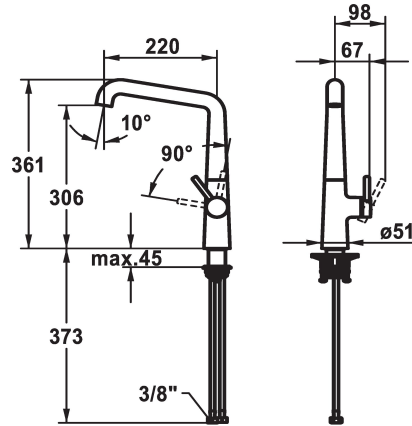

KWC KIO Lever mixer - Kitchen

Modell-Linie: KIO | 10.481.012.176FL
Armatura umywalkowa | Armatura jednouchwytywa

KWC-No.

125199
chromeline, A 220, flexible connection hoses

125200
matt black, A 220, flexible connection hoses

125201
decor steel, A 220, flexible connection hoses

ATT-KWC-FARBCODE

chromeline

matt black

decor steel

- * Lever mixer
- * Lever installation only possible on the right side
- Child safety: cold water flow in lever position towards the front
- * gap between wall and centre of mounting hole min. 26 mm
- * Swivel spout 150°, extensible to 360°
- Neoperl® Caché® laminar
- * OptimalSpace - ample space for washing or working
- * KWC cartridge M 35 S

- with ceramic discs
- flow rate and temperature continuously variable
- * Flexible connection hoses 3/8"
- * QuickInstallation - Fastening via threaded connection with locking screws
- * Mounting hole size ø35 mm
- * To be ordered separately (optional or if necessary):
- Swivel range limited to 120° Z.538.320

ATT-KWC-BAUFORM

Dimension Height

G_Acoustic_group

Projection_A

EnergyLabelCH

ATT-KWC-MASS-WASSERAUSTRITT

Material

11 l/min (3 bar)