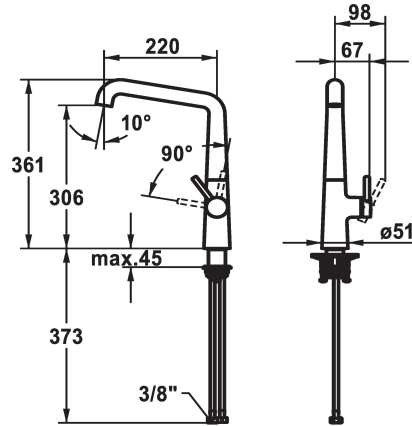

### KWC-No.

**125199**  
chromeline, A 220, flexible connection hoses

**125200**  
matt black, A 220, flexible connection hoses

**125201**  
decor steel, A 220, flexible connection hoses

### ATT-KWC-FARBCODE

chromeline

matt black

decor steel

- \* Lever mixer
- \* Lever installation only possible on the right side
- Child safety: cold water flow in lever position towards the front
- \* gap between wall and centre of mounting hole min. 26 mm
- \* Swivel spout 150°, extensible to 360°
- Neoperl® Caché® laminar
- \* OptimalSpace - ample space for washing or working
- \* KWC cartridge M 35 S

- with ceramic discs
- flow rate and temperature continuously variable
- \* Flexible connection hoses 3/8"
- \* QuickInstallation - Fastening via threaded connection with locking screws
- \* Mounting hole size ø35 mm
- \* To be ordered separately (optional or if necessary):
- Swivel range limited to 120° Z.538.320

11 l/min (3 bar)

Flexible\_Anschlusschläuche

schwenkbar

seitenbedient

matt black

Standmontage

Hebelmischer

L-Spout