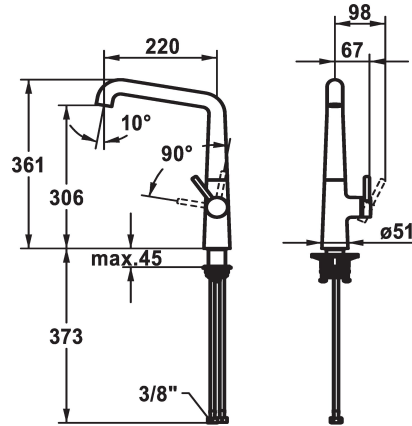

KWC KIO Lever mixer - Kitchen

Modell-Linie: KIO | 10.481.012.176FL
Taps | Manual taps

KWC-No.

125199
chromeline, A 220, flexible connection hoses

125200
matt black, A 220, flexible connection hoses

125201
decor steel, A 220, flexible connection hoses

Color code

chrome

matt black

decor steel

- * Lever mixer
- * Lever installation only possible on the right side
- Child safety: cold water flow in lever position towards the front
- * gap between wall and centre of mounting hole min. 26 mm
- * Swivel spout 150°, extensible to 360°
- Neoperl® Caché® laminar
- * OptimalSpace - ample space for washing or working
- * KWC cartridge M 35 S

- with ceramic discs
- flow rate and temperature continuously variable
- * Flexible connection hoses 3/8"
- * QuickInstallation - Fastening via threaded connection with locking screws
- * Mounting hole size ø35 mm
- * To be ordered separately (optional or if necessary):
- Swivel range limited to 120° Z.538.320

Technical Data

Flow rate
Connection
Spout
Handling
Color code
Installation_type
Faucet_typ
Design
Dimension Height
G_Acoustic_group
Projection_A
Energy Label
Dimension Water outlet
material

11 l/min (3 bar)
Flexible connection hoses
swivel
side lever
matt black
Pillar installation
Lever mixer
L-Spout
361
I
A 220
B
306
Brass