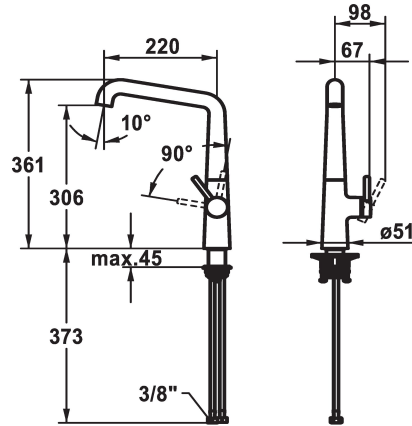

KWC KIO Lever mixer - Kitchen

Modell-Linie: KIO | 10.481.012.000FL
Kranar | Hydraulické armatury

KWC-No.

125199
chromeline, A 220, flexible connection hoses

125200
matt black, A 220, flexible connection hoses

125201
decor steel, A 220, flexible connection hoses

ATT-KWC-FARBCODE

chromeline

matt black

decor steel

- * Lever mixer
- * Lever installation only possible on the right side
- Child safety: cold water flow in lever position towards the front
- * gap between wall and centre of mounting hole min. 26 mm
- * Swivel spout 150°, extensible to 360°
- Neoperl® Caché® laminar
- * OptimalSpace - ample space for washing or working
- * KWC cartridge M 35 S

- with ceramic discs
- flow rate and temperature continuously variable
- * Flexible connection hoses 3/8"
- * QuickInstallation - Fastening via threaded connection with locking screws
- * Mounting hole size ø35 mm
- * To be ordered separately (optional or if necessary):
- Swivel range limited to 120° Z.538.320

ATT-KWC-BAUFORM

Measure_Height

G_Acoustic_group

Projection_A

EnergyLabelCH

ATT-KWC-MASS-WASSERAUSTRITT

Material

11 l/min (3 bar)