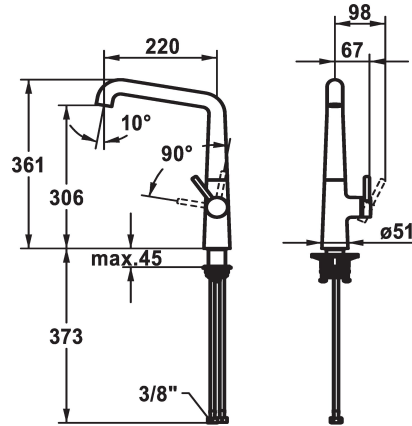

KWC KIO Lever mixer - Kitchen

Modell-Linie: KIO | 10.481.012.000FL
Hanat | Käsikäyttöiset hanat

KWC-No.

125199
chromeline, A 220, flexible connection hoses

125200
matt black, A 220, flexible connection hoses

125201
decor steel, A 220, flexible connection hoses

ATT-KWC-FARBCODE

chromeline

matt black

decor steel

- * Lever mixer
- * Lever installation only possible on the right side
- Child safety: cold water flow in lever position towards the front
- * gap between wall and centre of mounting hole min. 26 mm
- * Swivel spout 150°, extensible to 360°
- Neoperl® Caché® laminar
- * OptimalSpace - ample space for washing or working
- * KWC cartridge M 35 S

- with ceramic discs
- flow rate and temperature continuously variable
- * Flexible connection hoses 3/8"
- * QuickInstallation - Fastening via threaded connection with locking screws
- * Mounting hole size ø35 mm
- * To be ordered separately (optional or if necessary):
- Swivel range limited to 120° Z.538.320

11 l/min (3 bar)

Flexible_Anschlussschläuche

schwenkbar

seitenbedient

chromeline

Standmontage

Hebelmischer

L-Spout