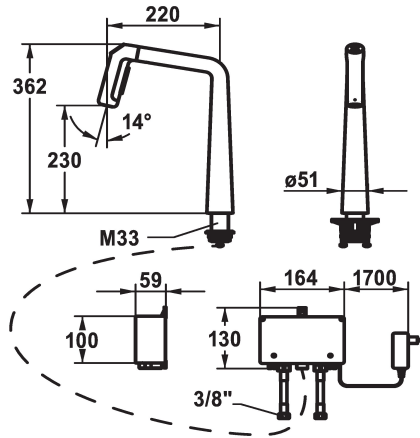

KWC KIO Kitchen - with LED-technology

Modell-Linie: KIO | 10.481.232.127FL
Kranar | Elektronické armatury

KWC-No.

125193
chromeline, A 220, flexible connection hoses, mains receiver

125194
matt black, A 220, flexible connection hoses, mains receiver

125195
decor steel, A 220, flexible connection hoses, mains receiver

ATT-KWC-FARBCODE

chromeline

matt black

decor steel

- * IntelligentControl - electronic control
- * gap between wall and centre of mounting hole min. 26 mm
- * TouchProtect - anti-scald protection thanks to the "double skin" principle
- * Microprocessor-control
- touch'n'flow 1: cold water, 50% flow rate can be individually adjusted and saved
- touch'n'flow 2: warm water, 50% flow rate can be individually adjusted and saved
- touch'n'flow 3: hot water, 50% flow rate can be individually adjusted and saved
- with cleaning programme
- * Pull-out spray ergonomic spout alignment, shape and handling
- SprayClean - easy to clean and actively prevents limescale buildup
- Neoperl® Perlator® laminar
- PowerClean - needle spray mode, with automatic diverter reset
- Integrated control unit

- up to 500 mm pull-out length
- * Hose guide, swivelling 150°, can be extended to 360°
- * EasyLock - a pull-out spray that easily slides back into place
- * OptimalSpace - ample space for washing or working
- * KWC control unit, maintenance-free
- up-to-date microprocessor and drive technology
- tried-and-tested valve technology
- with-out installation materials
- designed for wired connection to 1 operating unit (standard)
- * Flexible connection hoses 3/8"
- * QuickInstallation - Fastening via threaded connection with locking screws
- * Mounting hole size ø35 mm
- * Scope of delivery:
 - Mains receiver 100-240 V / operating voltage 12 V / cable length 2000 mm
- * To be ordered separately (optional or if necessary):
 - Swivel range limited to 120° Z.538.320