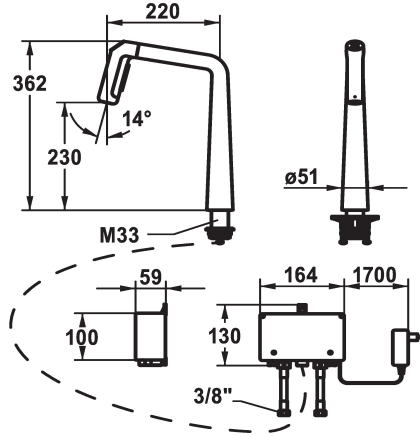

KWC KIO Kitchen - with LED-technology

Modell-Linie: KIO | 10.481.232.127FL
Armatura umywalkowa | Armatura elektroniczna