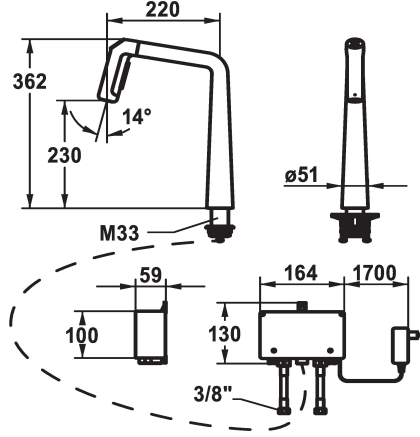

KWC KIO Kitchen - with LED-technology

Modell-Linie: KIO | 10.481.232.127FL
Hanat | Elektroniset hanat

KWC-No.

125193
chromeline, A 220, flexible connection hoses, mains receiver

125194
matt black, A 220, flexible connection hoses, mains receiver

125195
decor steel, A 220, flexible connection hoses, mains receiver

Värikoodi

chromeline

matt black

decor steel

- * IntelligentControl - electronic control
- * gap between wall and centre of mounting hole min. 26 mm
- * TouchProtect - anti-scald protection thanks to the "double skin" principle
- * Microprocessor-control
- touch'n'flow 1: cold water, 50% flow rate can be individually adjusted and saved
- touch'n'flow 2: warm water, 50% flow rate can be individually adjusted and saved
- touch'n'flow 3: hot water, 50% flow rate can be individually adjusted and saved
- with cleaning programme
- * Pull-out spray ergonomic spout alignment, shape and handling
- SprayClean - easy to clean and actively prevents limescale buildup
- Neoperl® Perlator® laminar
- PowerClean - needle spray mode, with automatic diverter reset
- Integrated control unit

- up to 500 mm pull-out length
- * Hose guide, swivelling 150°, can be extended to 360°
- * EasyLock - a pull-out spray that easily slides back into place
- * OptimalSpace - ample space for washing or working
- * KWC control unit, maintenance-free
- up-to-date microprocessor and drive technology
- tried-and-tested valve technology
- with-out installation materials
- designed for wired connection to 1 operating unit (standard)
- * Flexible connection hoses 3/8"
- * QuickInstallation - Fastening via threaded connection with locking screws
- * Mounting hole size ø35 mm
- * Scope of delivery:
- Mains receiver 100-240 V / operating voltage 12 V / cable length 2000 mm
- * To be ordered separately (optional or if necessary):
- Swivel range limited to 120° Z.538.320