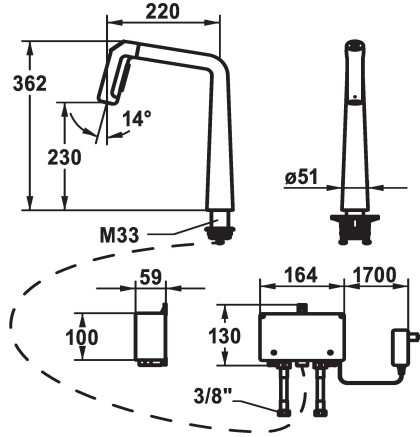

KWC KIO Kitchen - with LED-technology

Modell-Linie: KIO | 10.481.232.127FL
Umyvadlové armatury | Elektronické armatury

KWC-No.

125193
chromeline, A 220, flexible connection hoses, mains receiver

125194
matt black, A 220, flexible connection hoses, mains receiver

125195
decor steel, A 220, flexible connection hoses, mains receiver

ATT-KWC-FARBCODE

chromeline

matt black

decor steel

- * IntelligentControl - electronic control
- * gap between wall and centre of mounting hole min. 26 mm
- * TouchProtect - anti-scald protection thanks to the "double skin" principle
- * Microprocessor-control
- touch'n'flow 1: cold water, 50% flow rate can be individually adjusted and saved
- touch'n'flow 2: warm water, 50% flow rate can be individually adjusted and saved
- touch'n'flow 3: hot water, 50% flow rate can be individually adjusted and saved
- with cleaning programme
- * Pull-out spray ergonomic spout alignment, shape and handling
- SprayClean - easy to clean and actively prevents limescale buildup
- Neoperl® Perlator® laminar
- PowerClean - needle spray mode, with automatic diverter reset
- Integrated control unit

- up to 500 mm pull-out length
- * Hose guide, swivelling 150°, can be extended to 360°
- * EasyLock - a pull-out spray that easily slides back into place
- * OptimalSpace - ample space for washing or working
- * KWC control unit, maintenance-free
- up-to-date microprocessor and drive technology
- tried-and-tested valve technology
- with-out installation materials
- designed for wired connection to 1 operating unit (standard)
- * Flexible connection hoses 3/8"
- * QuickInstallation - Fastening via threaded connection with locking screws
- * Mounting hole size ø35 mm
- * Scope of delivery:
 - Mains receiver 100-240 V / operating voltage 12 V / cable length 2000 mm
- * To be ordered separately (optional or if necessary):
 - Swivel range limited to 120° Z.538.320