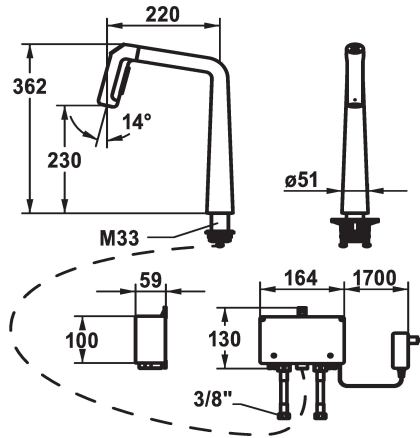

### KWC-No.

**125193**  
chromeline, A 220, flexible connection hoses, mains receiver

**125194**  
matt black, A 220, flexible connection hoses, mains receiver

**125195**  
decor steel, A 220, flexible connection hoses, mains receiver

### ATT-KWC-FARBCODE

chromeline

matt black

decor steel

- \* IntelligentControl - electronic control
- \* gap between wall and centre of mounting hole min. 26 mm
- \* TouchProtect - anti-scald protection thanks to the "double skin" principle
- \* Microprocessor-control
- touch'n'flow 1: cold water, 50% flow rate can be individually adjusted and saved
- touch'n'flow 2: warm water, 50% flow rate can be individually adjusted and saved
- touch'n'flow 3: hot water, 50% flow rate can be individually adjusted and saved
- with cleaning programme
- \* Pull-out spray ergonomic spout alignment, shape and handling
- SprayClean - easy to clean and actively prevents limescale buildup
- Neoperl® Perlator® laminar
- PowerClean - needle spray mode, with automatic diverter reset
- Integrated control unit

- up to 500 mm pull-out length
- \* Hose guide, swivelling 150°, can be extended to 360°
- \* EasyLock - a pull-out spray that easily slides back into place
- \* OptimalSpace - ample space for washing or working
- \* KWC control unit, maintenance-free
- up-to-date microprocessor and drive technology
- tried-and-tested valve technology
- with-out installation materials
- designed for wired connection to 1 operating unit (standard)
- \* Flexible connection hoses 3/8"
- \* QuickInstallation - Fastening via threaded connection with locking screws
- \* Mounting hole size ø35 mm
- \* Scope of delivery:
  - Mains receiver 100-240 V / operating voltage 12 V / cable length 2000 mm
  - \* To be ordered separately (optional or if necessary):
  - Swivel range limited to 120° Z.538.320