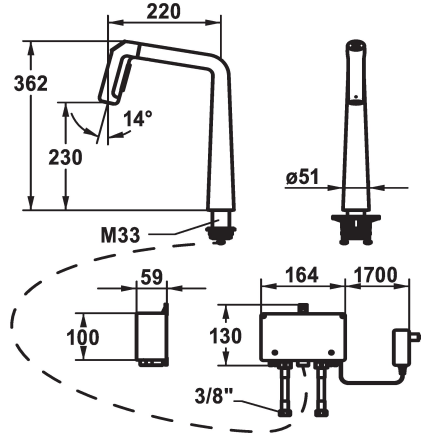

KWC KIO Kitchen - with LED-technology

Modell-Linie: KIO | 10.481.232.000FL
Taps | Electronic taps