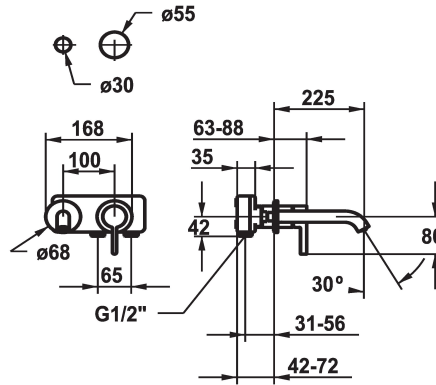

KWC BEVO

Trim kit - Lever mixer - Basin

Modell-Linie: BEVO | 11.422.064.000

Kranar | Hydraulické armatury

KWC-No.
125190 chromeline, A 175, Trim kit
125191 chromeline, A 225, Trim kit
125399 matt black, A 175, Trim kit
125400 matt black, A 225, Trim kit
125401 brushed steel, A 175, Trim kit
125402 brushed steel, A 225, Trim kit

ATT-KWC-FARBCODE	Projection_A
chromeline	A175
chromeline	A225
brushed steel	A175
brushed steel	A225

- * Trim kit Lever mixer
- * EcoProtect - water-saving device
- * Fixed spout
- Neoperl® Caché® CS, Coin Slot
- * OptimalSpace - ample space for washing or working
- * KWC cartridge M 35 H

- with ceramic discs
- flow rate and temperature continuously variable
- * To be ordered separately:
- Unit for concealed installation ½" 39.001.401.931
- * To be ordered separately (optional or if necessary):
- Extension set 20 mm Z.536.333

Technical Data
A_Spout_Spray
ATT-KWC-AUSLAUF
Diameter
Handling
ATT-KWC-FARBCODE
Installation_type
Faucet_typ
G_Acoustic_group
ATT-KWC-UNTERPUTZ
Projection_A
EnergyLabelCH
Material

5 l/min (3 bar)
fest
168x68
frontbedient
chromeline
Väggmontering
Hebelmischer
I
FM-Set
A225
A
Mässing