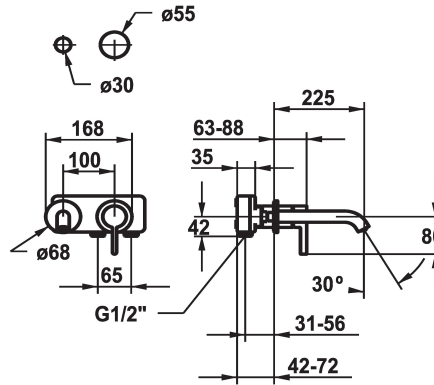

## KWC BEVO

Trim kit - Lever mixer - Basin

Modell-Linie: BEVO | 11.422.064.000

Armatura umywalkowa | Armatura jednouchwytowa

KWC-No.
<b>125190</b> chromeline, A 175, Trim kit
<b>125191</b> chromeline, A 225, Trim kit
<b>125399</b> matt black, A 175, Trim kit
<b>125400</b> matt black, A 225, Trim kit
<b>125401</b> brushed steel, A 175, Trim kit
<b>125402</b> brushed steel, A 225, Trim kit

ATT-KWC-FARBCODE	Projection_A
chromeline	A175
chromeline	A225
brushed steel	A175
brushed steel	A225

- \* Trim kit Lever mixer
- \* EcoProtect - water-saving device
- \* Fixed spout
- Neoperl® Caché® CS, Coin Slot
- \* OptimalSpace - ample space for washing or working
- \* KWC cartridge M 35 H

- with ceramic discs
- flow rate and temperature continuously variable
- \* To be ordered separately:
- Unit for concealed installation ½" 39.001.401.931
- \* To be ordered separately (optional or if necessary):
- Extension set 20 mm Z.536.333

### Dane techniczne

A_Spout_Spray
ATT-KWC-AUSLAUF
średnicy
Handling
ATT-KWC-FARBCODE
Installation_type
Faucet_typ
G_Acoustic_group
ATT-KWC-UNTERPUTZ
Projection_A
EnergyLabelCH
Materiał

5 l/min (3 bar)
fest
168x68
frontbedient
chromeline
Montaż naścienny
Hebelmischer
I
FM-Set
A225
A
Mosiądz