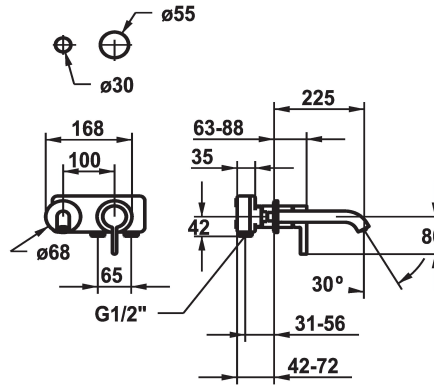

KWC BEVO

Trim kit - Lever mixer - Basin

Modell-Linie: BEVO | 11.422.064.000

Hanat | Käsitönnöiset hanat

KWC-No.
125190 chromeline, A 175, Trim kit
125191 chromeline, A 225, Trim kit
125399 matt black, A 175, Trim kit
125400 matt black, A 225, Trim kit
125401 brushed steel, A 175, Trim kit
125402 brushed steel, A 225, Trim kit

ATT-KWC-FARBCODE	Projection_A
chromeline	A175
chromeline	A225
brushed steel	A175
brushed steel	A225

- * Trim kit Lever mixer
- * EcoProtect - water-saving device
- * Fixed spout
- Neoperl® Caché® CS, Coin Slot
- * OptimalSpace - ample space for washing or working
- * KWC cartridge M 35 H

- with ceramic discs
- flow rate and temperature continuously variable
- * To be ordered separately:
- Unit for concealed installation ½" 39.001.401.931
- * To be ordered separately (optional or if necessary):
- Extension set 20 mm Z.536.333

Tekniset tiedot

A_Spout_Spray
Spout
Halkaisija
Handling
ATT-KWC-FARBCODE
Installation_type
Faucet_typ
G_Acoustic_group
ATT-KWC-UNTERPUTZ
Projection_A
EnergyLabelCH
Materiaali
lviCode

5 l/min (3 bar)
Kiinnitetty
168x68
frontbedient
chromeline
Seinäasennus
Hebelmischer
I
FM-Set
A225
A
Messinki
0