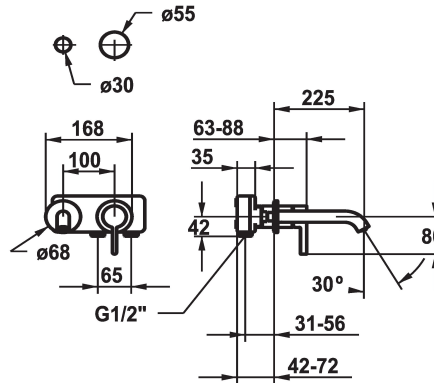

KWC BEVO

Trim kit - Lever mixer - Basin

Modell-Linie: BEVO | 11.422.064.000

Taps | Manual taps

KWC-No.

125190
chromeline, A 175, Trim kit

125191
chromeline, A 225, Trim kit

125399
matt black, A 175, Trim kit

Projection A

A 175

A 225

A 175

A 225

- * Trim kit Lever mixer
- * EcoProtect - water-saving device
- * Fixed spout
- Neoperl® Caché® CS, Coin Slot
- * OptimalSpace - ample space for washing or working
- * KWC cartridge M 35 H

Technical Data

Flow rate	5 l/min (3 bar)
Spout	fixed
Diameter	168 x 68
Handling	front lever
Color code	chromeline
Installation type	Wall mounted
Faucet_typ	Lever mixer
Acoustic group	I
Concealed unit	Trim kit
Projection A	A 225
Energy label	A
material	Brass

Flow rate	5 l/min (3 bar)
Spout	fixed
Diameter	168 x 68
Handling	front lever
Color code	chromeline
Installation type	Wall mounted
Faucet_typ	Lever mixer
Acoustic group	I
Concealed unit	Trim kit
Projection A	A 225
Energy label	A
material	Brass