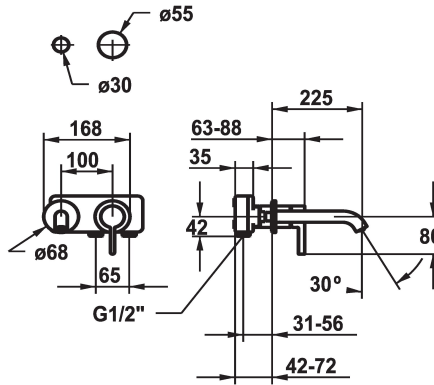

## KWC BEVO Trim kit - Lever mixer - Basin

Modell-Linie: BEVO | 11.422.064.000  
Taps | Manual taps

KWC-No.
<b>125190</b> chromeline, A 175, Trim kit
<b>125191</b> chromeline, A 225, Trim kit
<b>125399</b> matt black, A 175, Trim kit
<b>125400</b> matt black, A 225, Trim kit
<b>125401</b> brushed steel, A 175, Trim kit
<b>125402</b> brushed steel, A 225, Trim kit

Color code	Projection_A
chrome	A 175
chrome	A 225
brushed steel	A 175
brushed steel	A 225

- \* Trim kit Lever mixer
- \* EcoProtect - water-saving device
- \* Fixed spout
- Neoperl® Caché® CS, Coin Slot
- \* OptimalSpace - ample space for washing or working
- \* KWC cartridge M 35 H

- with ceramic discs
- flow rate and temperature continuously variable
- \* To be ordered separately:
- Unit for concealed installation ½" 39.001.401.931
- \* To be ordered separately (optional or if necessary):
- Extension set 20 mm Z.536.333

Technical Data
Flow rate
Spout
Diameter
Handling
Color code
Installation_type
Faucet_typ
G_Acoustic_group
Concealed_unit
Projection_A
Energy Label
material

5 l/min (3 bar)
fixed
168 x 68
front lever
chrome
Wall mounted
Lever mixer
I
Trim kit
A 225
A
Brass