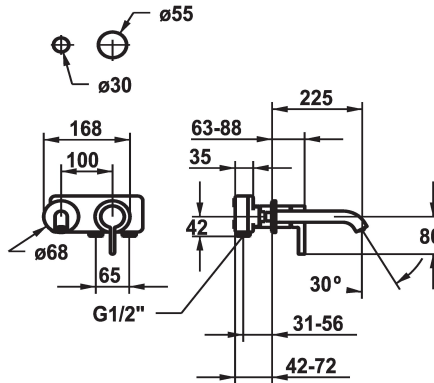

KWC BEVO

Trim kit - Lever mixer - Basin

Modell-Linie: BEVO | 11.422.064.000

Umyvadlové armatury | Hydraulické armatury

KWC-No.
125190 chromeline, A 175, Trim kit
125191 chromeline, A 225, Trim kit
125399 matt black, A 175, Trim kit
125400 matt black, A 225, Trim kit
125401 brushed steel, A 175, Trim kit
125402 brushed steel, A 225, Trim kit

ATT-KWC-FARBCODE	Projection_A
chromeline	A175
chromeline	A225
brushed steel	A175
brushed steel	A225

- * Trim kit Lever mixer
- * EcoProtect - water-saving device
- * Fixed spout
- Neoperl® Caché® CS, Coin Slot
- * OptimalSpace - ample space for washing or working
- * KWC cartridge M 35 H

- with ceramic discs
- flow rate and temperature continuously variable
- * To be ordered separately:
- Unit for concealed installation ½" 39.001.401.931
- * To be ordered separately (optional or if necessary):
- Extension set 20 mm Z.536.333

Technické údaje

A_Spout_Spray
ATT-KWC-AUSLAUF
ATT-KWC-DURCHMESSER
Handling
ATT-KWC-FARBCODE
Installation_type
Faucet_typ
G_Acoustic_group
ATT-KWC-UNTERPUTZ
Projection_A
EnergyLabelCH
Material

5 l/min (3 bar)
fixovaná
168x68
frontbedient
chromeline
montáž na stěnu
Hebelmischer
I
FM-Set
A225
A
mosaz