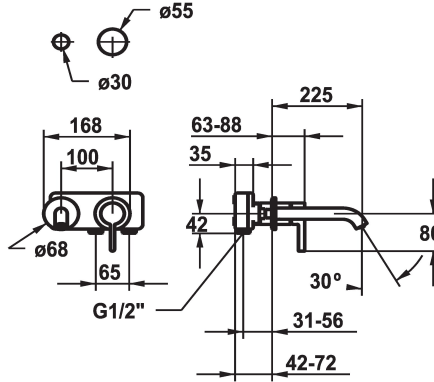

KWC BEVO

Trim kit - Lever mixer - Basin

Modell-Linie: BEVO | 11.422.064.000

Taps | Manual taps

KWC-No.
125190 chromeline, A 175, Trim kit
125191 chromeline, A 225, Trim kit
125399 matt black, A 175, Trim kit
125400 matt black, A 225, Trim kit
125401 brushed steel, A 175, Trim kit
125402 brushed steel, A 225, Trim kit

Color code	Projection_A
chrome	A 175
chrome	A 225
brushed steel	A 175
brushed steel	A 225

- * Trim kit Lever mixer
- * EcoProtect - water-saving device
- * Fixed spout
- Neoperl® Caché® CS, Coin Slot
- * OptimalSpace - ample space for washing or working
- * KWC cartridge M 35 H

- with ceramic discs
- flow rate and temperature continuously variable
- * To be ordered separately:
- Unit for concealed installation ½" 39.001.401.931
- * To be ordered separately (optional or if necessary):
- Extension set 20 mm Z.536.333

Technical Data
Flow rate
Spout
Diameter
Handling
Color code
Installation_type
Faucet_typ
G_Acoustic_group
Concealed_unit
Projection_A
Energy Label
material

5 l/min (3 bar)
fixed
168 x 68
front lever
chrome
Wall mounted
Lever mixer
I
Trim kit
A 225
A
Brass