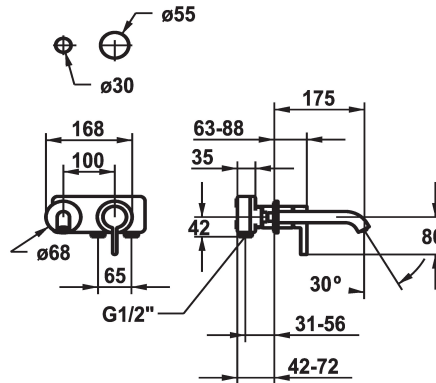

KWC BEVO

Trim kit - Lever mixer - Basin

Modell-Linie: BEVO | 11.422.063.000

Kranar | Hydraulické armatúry

KWC-No.
125190 chromeline, A 175, Trim kit
125191 chromeline, A 225, Trim kit
125399 matt black, A 175, Trim kit
125400 matt black, A 225, Trim kit
125401 brushed steel, A 175, Trim kit
125402 brushed steel, A 225, Trim kit

ATT-KWC-FARBCODE	Projection_A
chromeline	A175
chromeline	A225
brushed steel	A175
brushed steel	A225

- * Trim kit Lever mixer
- * EcoProtect - water-saving device
- * Fixed spout
- Neoperl® Caché® CS, Coin Slot
- * OptimalSpace - ample space for washing or working
- * KWC cartridge M 35 H

- with ceramic discs
- flow rate and temperature continuously variable
- * To be ordered separately:
- Unit for concealed installation ½" 39.001.401.931
- * To be ordered separately (optional or if necessary):
- Extension set 20 mm Z.536.333

Technical Data

A_Spout_Spray
ATT-KWC-AUSLAUF
Diameter
Handling
ATT-KWC-FARBCODE
Installation_type
Faucet_typ
G_Acoustic_group
ATT-KWC-UNTERPUTZ
Projection_A
EnergyLabelCH
Material

5 l/min (3 bar)
fest
168x68
frontbedient
chromeline
Vägghmontering
Hebelmischer
I
FM-Set
A175
A
Mässing