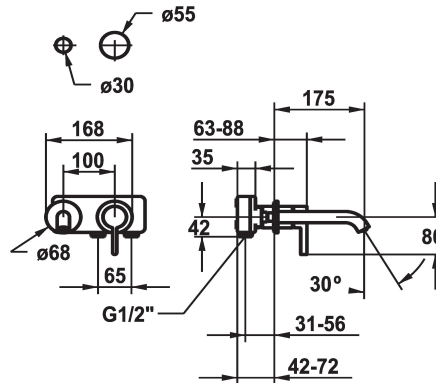

KWC BEVO

Trim kit - Lever mixer - Basin

Modell-Linie: BEVO | 11.422.063.000

Armatura umywalkowa | Armatura jednouchwytowa

KWC-No.

125190
chromeline, A 175, Trim kit

125191
chromeline, A 225, Trim kit

125399
matt black, A 175, Trim kit

Projection_A

A175

A225

A175

A225

- * Trim kit Lever mixer
- * EcoProtect - water-saving device
- * Fixed spout
- Neoperl® Caché® CS, Coin Slot
- * OptimalSpace - ample space for washing or working
- * KWC cartridge M 35 H

- with ceramic discs
- flow rate and temperature continuously variable
- * To be ordered separately:
- Unit for concealed installation ½" 39.001.401.931
- * To be ordered separately (optional or if necessary):
- Extension set 20 mm Z.536.333

G_Acoustic_group

ATT-KWC-UNTERPUTZ

Projection_A

EnergyLabelCH

Materiał

5 l/min (3 bar)

fest

168x68