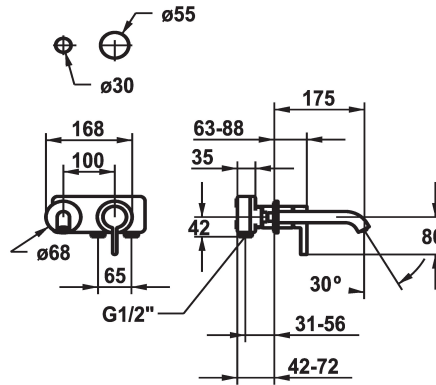

KWC BEVO

Trim kit - Lever mixer - Basin

Modell-Linie: BEVO | 11.422.063.000

Hanat | Käsi käyttöiset hanat

KWC-No.
125190 chromeline, A 175, Trim kit
125191 chromeline, A 225, Trim kit
125399 matt black, A 175, Trim kit
125400 matt black, A 225, Trim kit
125401 brushed steel, A 175, Trim kit
125402 brushed steel, A 225, Trim kit

Värikoodi	Projection_A
chromeline	A175
chromeline	A225
brushed steel	A175
brushed steel	A225

- * Trim kit Lever mixer
- * EcoProtect - water-saving device
- * Fixed spout
- Neoperl® Caché® CS, Coin Slot
- * OptimalSpace - ample space for washing or working
- * KWC cartridge M 35 H

- with ceramic discs
- flow rate and temperature continuously variable
- * To be ordered separately:
- Unit for concealed installation ½" 39.001.401.931
- * To be ordered separately (optional or if necessary):
- Extension set 20 mm Z.536.333

Tekniset tiedot
A_Spout_Spray
Spout
Halkaisija
Handling
Värikoodi
Installation_type
Faucet_typ
G_Acoustic_group
ATT-KWC-UNTERPUTZ
Projection_A
EnergyLabelCH
Materiaali
lviCode

5 l/min (3 bar)
Kiinnitetty
168x68
frontbedient
chromeline
Seinäasennus
Hebelmischer
I
FM-Set
A175
A
Messinki
0