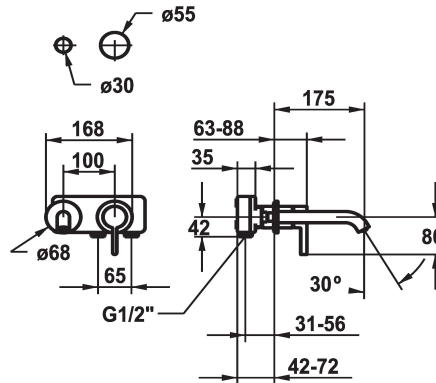

KWC BEVO

Trim kit - Lever mixer - Basin

Modell-Linie: BEVO | 11.422.063.000

Taps | Manual taps

KWC-No.

125190
chromeline, A 175, Trim kit

125191
chromeline, A 225, Trim kit

125399
matt black, A 175, Trim kit

Projection A

A 175

A 225

A 175

A 225

- * Trim kit Lever mixer
- * EcoProtect - water-saving device
- * Fixed spout
- Neoperl® Caché® CS, Coin Slot
- * OptimalSpace - ample space for washing or working
- * KWC cartridge M 35 H

Technical Data

Flow rate	5 l/min (3 bar)
Spout	fixed
Diameter	168 x 68
Handling	front lever
Color code	chromeline
Installation type	Wall mounted
Faucet_typ	Lever mixer
Acoustic group	I
Concealed unit	Trim kit
Projection A	A 175
Energy label	A
material	Brass

Flow rate	5 l/min (3 bar)
Spout	fixed
Diameter	168 x 68
Handling	front lever
Color code	chromeline
Installation type	Wall mounted
Faucet_typ	Lever mixer
Acoustic group	I
Concealed unit	Trim kit
Projection A	A 175
Energy label	A
material	Brass