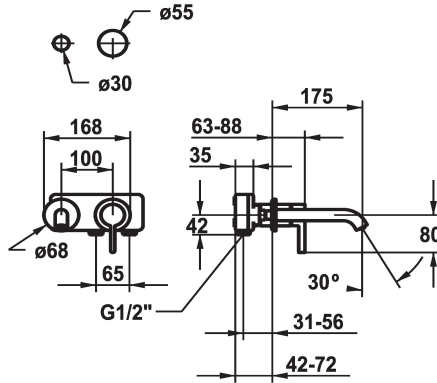

KWC BEVO

Trim kit - Lever mixer - Basin

Modell-Linie: BEVO | 11.422.063.000

Taps | Manual taps

KWC-No.
125190 chromeline, A 175, Trim kit
125191 chromeline, A 225, Trim kit
125399 matt black, A 175, Trim kit
125400 matt black, A 225, Trim kit
125401 brushed steel, A 175, Trim kit
125402 brushed steel, A 225, Trim kit

Color code	Projection A
chromeline	A 175
chromeline	A 225
brushed steel	A 175
brushed steel	A 225

- * Trim kit Lever mixer
- * EcoProtect - water-saving device
- * Fixed spout
- Neoperl® Caché® CS, Coin Slot
- * OptimalSpace - ample space for washing or working
- * KWC cartridge M 35 H

- with ceramic discs
- flow rate and temperature continuously variable
- * To be ordered separately:
- Unit for concealed installation ½" 39.001.401.931
- * To be ordered separately (optional or if necessary):
- Extension set 20 mm Z.536.333

Technical Data
Flow rate
Spout
Diameter
Handling
Color code
Installation type
Faucet_typ
Acoustic group
Concealed unit
Projection A
Energy label
material

5 l/min (3 bar)
fixed
168 x 68
front lever
chromeline
Wall mounted
Lever mixer
I
Trim kit
A 175
A
Brass