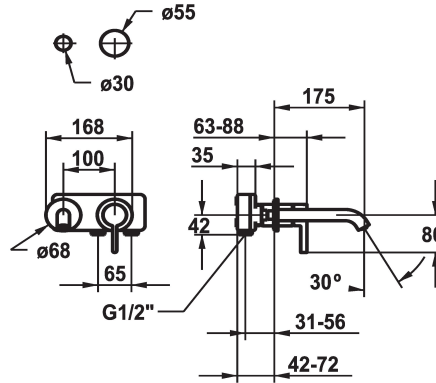

KWC BEVO

Trim kit - Lever mixer - Basin

Modell-Linie: BEVO | 11.422.063.000

Umyvadlové armatury | Hydraulické armatury

KWC-No.

125190
chromeline, A 175, Trim kit

125191
chromeline, A 225, Trim kit

125399
matt black, A 175, Trim kit

Projection_A

A175

A225

A175

A225

- * Trim kit Lever mixer
- * EcoProtect - water-saving device
- * Fixed spout
- Neoperl® Caché® CS, Coin Slot
- * OptimalSpace - ample space for washing or working
- * KWC cartridge M 35 H

- with ceramic discs
- flow rate and temperature continuously variable
- * To be ordered separately:
- Unit for concealed installation ½" 39.001.401.931
- * To be ordered separately (optional or if necessary):
- Extension set 20 mm Z.536.333

G_Acoustic_group

ATT-KWC-UNTERPUTZ

Projection_A

EnergyLabelCH

Material

5 l/min (3 bar)

fixovaná

168x68